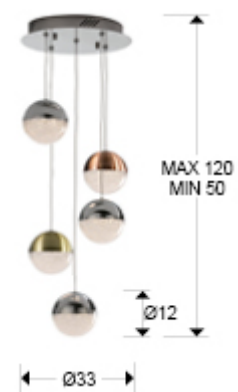

## Sphere

793534

Recommended product

### Pendants

Lamp of 5 LED lights made of metal chrome finish. Polycarbonated spherical shades of 12 cm with texture inside and metal finished in satin copper, satin brass and chrome. Adjustable length. 24W LED, 3,000 K, 1,440 lm. DIMMABLE.

## SIZES

Sizes: Ø 33.0 ↑ 120.0 cm  
 Height when installed: 50.0/ max. 120.0 cm  
 Weight: 3.0 Kg