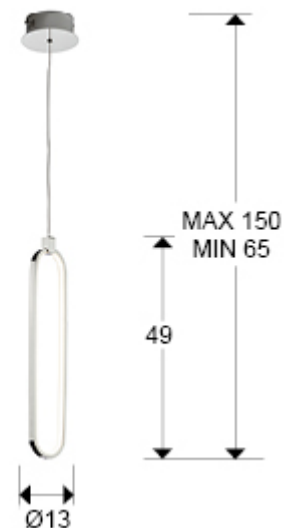

### Pendants

LED lamp of 1 light, made of aluminium, chrome finish. Opal silicone diffusers. Adjustable in length. 13W LED, 1170 lm, 3000 K.

## SIZES

Sizes: Ø 13.0 ↓ 49.0 cm  
Height when installed: 65.0/ max. 150.0 cm  
Weight: 0.6 Kg

## SIZES WITH PACKAGING

Weight: 1.0 Kg  
Volume: 0.0140m<sup>3</sup>  
Sizes: ↔ 71.0 ↓ 12.0 ↗ 17.0 cm

---