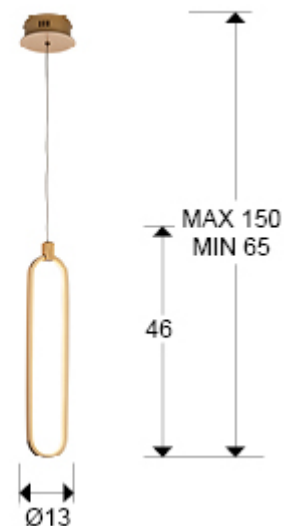

## Colette

787130

Pendants

Recommended product

LED lamp of 1 light, made of brushed aluminium, rose gold finish. Opal silicone diffusers. Adjustable in length. 13W LED, 1170 lm, 3000 K.

### GENERAL INFORMATION

Catalogue: I38 Iluminación  
Page: 26  
EAN Code: 8435435327897  
Type: Pendants  
Collection: Colette

### SIZES

Sizes: Ø 13.0 ↓ 49.0 cm  
Height when installed: 65.0/ max. 150.0 cm  
Weight: 0.6 Kg

### SIZES WITH PACKAGING

Weight: 1.0 Kg  
Volume: 0.0140m<sup>3</sup>  
Sizes: ↔ 71.0 ↓ 12.0 ↗ 17.0 cm

---