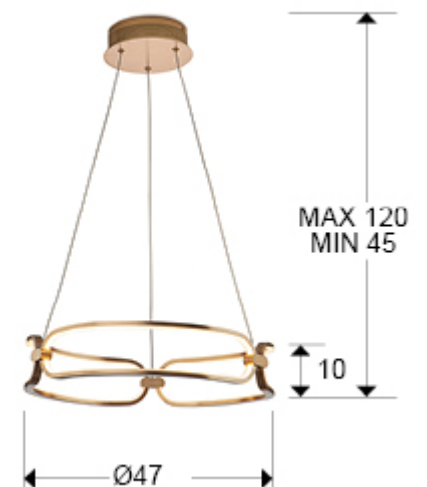

Colette

786621D

Pendants

Small LED lamp, made of brushed aluminium, rose gold finish. Opal silicone diffusers. Adjustable in length. 37W LED, 3330 lm, 3000 K. DIMMABLE. Remote control included.

This product includes LED drivers with dimmer of 0-10V or PWM, a receiver and a remote control by radiofrequency. To use with wall dimmer, use only these types of dimmers, any other would damage the LED driver.

GENERAL INFORMATION

Catalogue: I38 Iluminación
 Page: 27
 EAN Code: 843543532389
 Type: Pendants
 Collection: Colette

SIZES

Sizes: Ø 47.0 ↑ 10.0 cm
 Height when installed: 45.0/ max. 120.0 cm
 Weight: 1.6 Kg

SIZES WITH PACKAGING

Weight: 2.6 Kg
 Volume: 0.0500m³
 Sizes: ↔ 54.0 ↑ 17.0 ↗ 54.0 cm

TECHNICAL INFORMATION

Electric class: Class 1
Maximum power: 37W
Voltage: 180/240 V
Frequency: 50/60 Hz
Regulation: REMOTE CONTROL
Colour temperature: 3,000 K
Average lifespan: 20,000 h
Power factor: >0.9
CRI: >80

ADDITIONAL INFORMATION

Material: Aluminium, silicone
Finish: Rose gold, opal