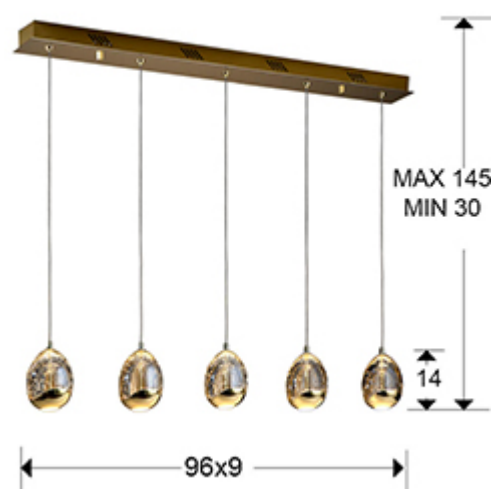

## Rocio

783627D

Pendants

LED lamps of 5 lights. Made of metal, golden finish. Glass shades with drop shape made of solid glass in champagne tonality, with decorative bubbles insides. Adjustables in length. 25W LED. 2.400 lm. 3000 K. DIMMABLE.

### GENERAL INFORMATION

Catalogue: I38 Iluminación  
 Page: 151  
 EAN Code: 8435435323516  
 Type: Pendants  
 Collection: Rocio

### SIZES

Sizes: ↔ 96.0 ↓ 95.0 ↗ 9.0 cm  
 Height when installed: 30.0/ max. 145.0 cm  
 Weight: 6.8 Kg

### SIZES WITH PACKAGING

Weight: 7.8 Kg  
 Volume: 0.0470m<sup>3</sup>  
 Sizes: ↔ 108.0 ↓ 27.0 ↗ 16.0 cm

---