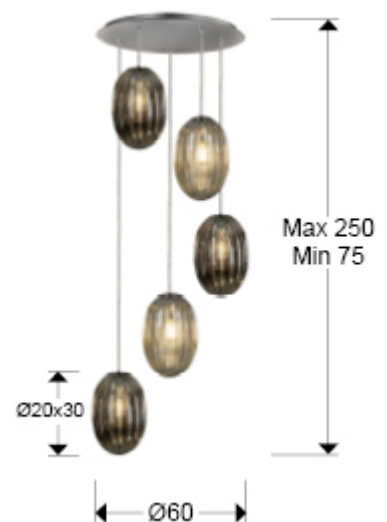

Ovila

752268

Pendants

Recommended product

Lamp of 5 lights, made of metal, chrome finish. Small glass shades combined in two tonalities: brandy and shimmered smoke grey. Adjustable in length.

·This item includes 5 E27 LED 8W. DIMABLE

GENERAL INFORMATION

Catalogue: I38 Iluminación
 Page: 106
 EAN Code: 8435435331313
 Type: Pendants
 Collection: Ovila

SIZES

Sizes: Ø 60.0 ↓ 160.0 cm
 Height when installed: 75.0/ max. 250.0 cm
 Weight: 9.5 Kg

SIZES WITH PACKAGING

Weight: 12.0 Kg
 Volume: 0.1810m³
 Sizes: ↔ 62.0 ↓ 47.0 ↗ 62.0 cm

TECHNICAL INFORMATION

Energy class: A+
Electric class: Class 1
Maximum power: 5x20W
Voltage: 220/240 V
Frequency: 50 Hz