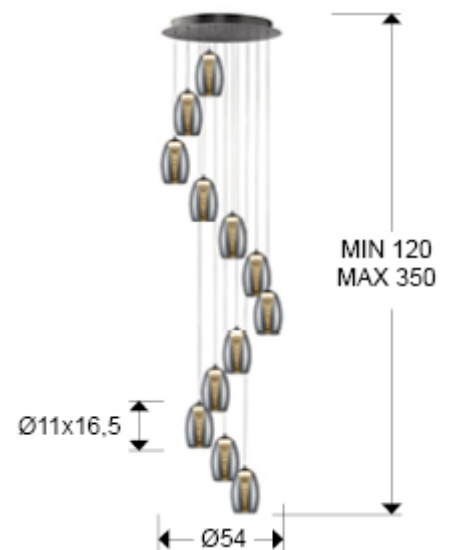

Nebula

584541D

Pendants

LED lamp of 12 lights. Made of metal, chrome finish. Double shade, exterior made of shimmered glass and interior in clear polycarbonate with stepped cone shape. Adjustable in length. 12x5W LED. 5.400 lm 3.000 K. DIMMABLE. Remote control included.

GENERAL INFORMATION

Catalogue: I38 Iluminación
 Page: 153
 EAN Code: 8435435326357
 Type: Pendants
 Collection: Nebula

SIZES

Sizes: Ø 54.0 ↑ 200.0 cm
 Height when installed: 120.0/ max. 350.0 cm
 Weight: 7.8 Kg

SIZES WITH PACKAGING

Weight: 10.0 Kg
 Volume: 0.1040m³
 Sizes: ↔ 57.0 ↓ 32.0 ↗ 57.0 cm

TECHNICAL INFORMATION

Electric class: Class 1
Maximum power: 60W
Voltage: 110/220 V
Frequency: 50/60 Hz
Dimmable: YES
Regulation: REMOTE CONTROL
Colour temperature: 3,000 K
Average lifespan: 30,000 h

DRIVER LED

Make: SCHULLER
Model: 70421
Quantity: 2 Units
Dimmable: Sí
Type of dimming: 1-10V
Maximum power: 42W
Frequency: 50-60 Hz
Primary voltage: 100-265 V
Type: Corriente constante
Secondary current: 350 V
Sizes: ↔ 18,0 ↓ 3,5 ↗ 5,6 cm